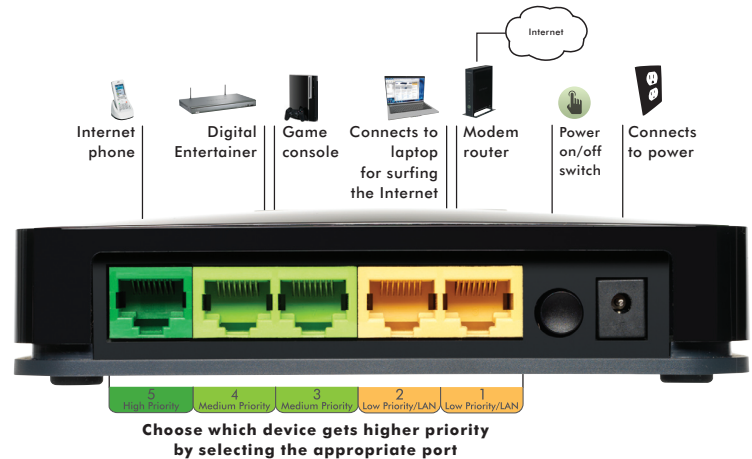

Home Theater and Gaming Network Switch

- Connect your networked TV, TiVO,™ DVR, blu-ray player, game console and cable/satellite STB to your home network and the Internet
- Capable of streaming full HD 1080p video, digital music and latency-free online gaming
- Prioritize and optimize performance of your internet and networked video, digital music and online gaming such as YouTube,™ Hulu,™ iTunes and XBOX
- Auto power-down mode save energy when port is unused
- Auto Green mode detects cable length and adjusts power usage to save energy
- Packaging with at least 80% recycled materials

The NETGEAR Difference

- GS605AV**
- ✓ Streaming engine to optimize and enhance AV quality
 - ✓ Energy saving features
 - ✓ Color coding on connectors for the AV application

Products not to scale

NETGEAR AV Series networking products are engineered to meet the performance needs for high-definition (HD) video, gaming, streaming music and high-speed Internet connectivity.

1-888-NETGEAR (638-4327)
Email: info@NETGEAR.com

Which is the Best Product for You?	200 Mbps Powerline AV Ethernet Adapter	5-port Home Theater and Gaming Network Switch
Speed ¹	85 Mbps	1 Gbps
Internet connection to any Mac or PC	✓	✓
Listen to Internet radio or MP3s	✓	✓
Make voice calls over the Internet	✓	✓
Play online games	✓	✓
Transfer large files		✓
Stream HD video		✓
Enhance AV streaming quality		✓
Colored connector		✓

Technical Specifications

• System Requirements

- UTP Cat 3 (10M), Cat 5 (100M), Cat 5e (1000M)
- Network card for each PC or server (i.e. NETGEAR GA311)
- Network software (i.e. Windows®, Linux®, Mac® OS)